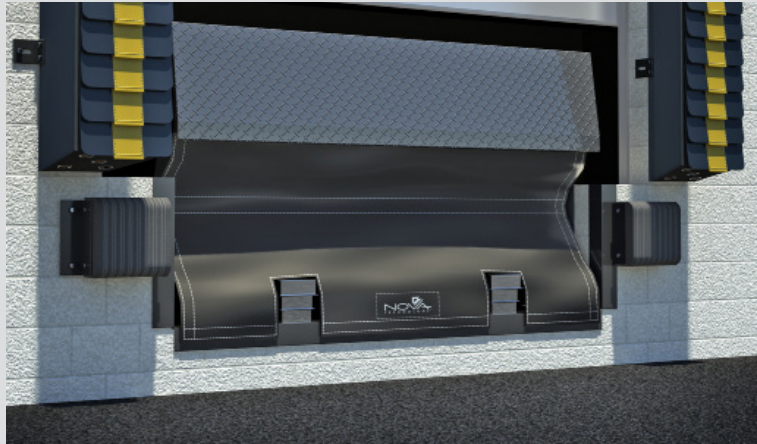

NOVA

ENERGY SAVINGS PRODUCTS

DOCK LEVELER CURTAINS

CUSTOM DOCK LEVELER

CURTAIN—The Nova Dock Leveler Curtain (DLC) seals the pit while the leveler is in use to help prevent loss of heating and cooling energy from the building. It also helps prevent dust, debris and pests from entering the building. Velcro® attachments across the top of the leveler header allow easy entry for performing leveler maintenance. The DLC is custom fit to any brand of dock leveler.

- Top-grade fabrics provide superior performance and maximum durability
- Made from 22 Oz. Vinyl
- Durable, high chemical resistance
- Combination of retractor straps and fiberglass stays enable curtain to retract and neatly store beneath leveler
- Easy installation—requires no maintenance
- Customized to fit your dock leveler (custom drawing is required for any “cut-out” needed)

STOCK DOCK LEVELER CURTAIN—The Nova Stock Dock Leveler Curtain (DLC) has all the benefits of the custom version, with the convenience of easy field installation. Instead of taking measurements for a custom fit, our Stock DLC can be cut to size by technicians at the moment of installation. The seams are lock-stitched to prevent seams from coming undone after being cut.

- No measuring required
- Simply cut to size while installing
- All sew lines are lock-stitched and reinforced with UV-resistant thread

OPTIONS:

- Wide selection of fabric types, weights and colors