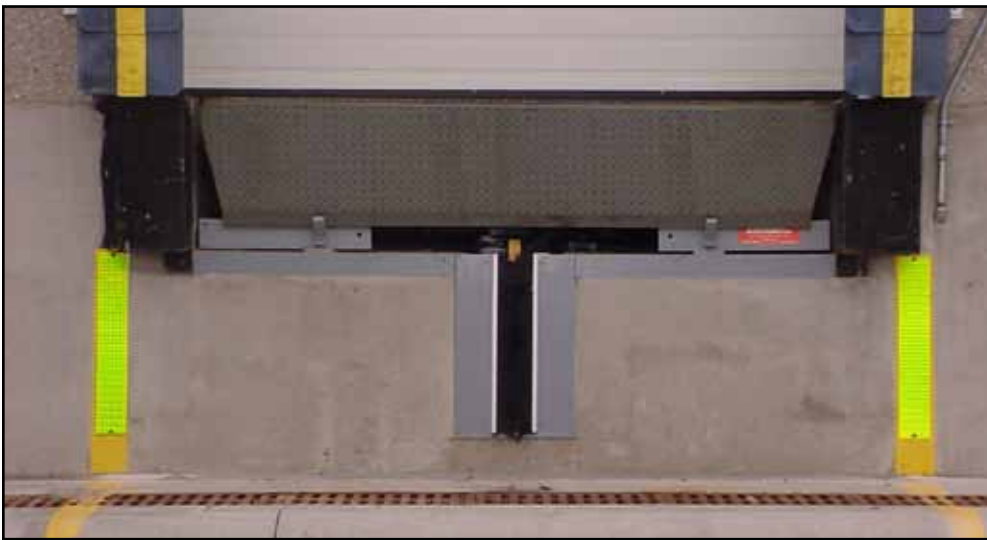

Bumper Guide

Bumper Guide Benefits

- Reflect both sunlight and vehicle lights
- Installs in minutes using drive-in concrete anchors
- Improves visibility, making it easier for the truck driver to position at the dock
- UV protected for maximum life
- Aluminum backed to prevent rust
- Multi-directional, laser printed reflective materials accentuate the drive line
- Designed with low-light applications in mind (inside docks, night loading, shaded building)
- Compatible with any type of dock (Pit Style, EOD, Vertical, Scissors)