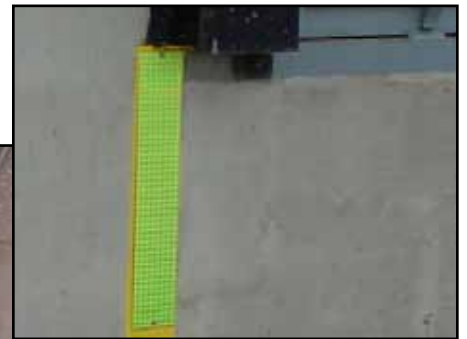

Bumper Guide

Bumper Guide Benefits

- Reflect both sunlight and vehicle lights
- Installs in minutes using drive-in concrete anchors
- Improves visibility, making it easier for the truck driver to position at the dock
- UV protected for maximum life
- Aluminum backed to prevent rust
- Multi-directional, laser printed reflective materials accentuate the drive line
- Designed with low-light applications in mind (inside docks, night loading, shaded building)
- Compatible with any type of dock (Pit Style, EOD, Vertical, Scissors)