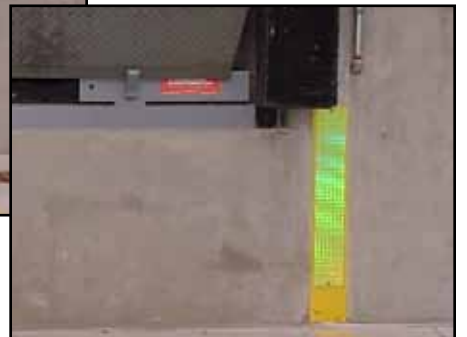

Bumper Guide

Bumper Guide Benefits

- Reflect both sunlight and vehicle lights
- Installs in minutes using drive-in concrete anchors
- Improves visibility, making it easier for the truck driver to position at the dock
- UV protected for maximum life
- Aluminum backed to prevent rust
- Multi-directional, laser printed reflective materials accentuate the drive line
- Designed with low-light applications in mind (inside docks, night loading, shaded building)
- Compatible with any type of dock (Pit Style, EOD, Vertical, Scissors)